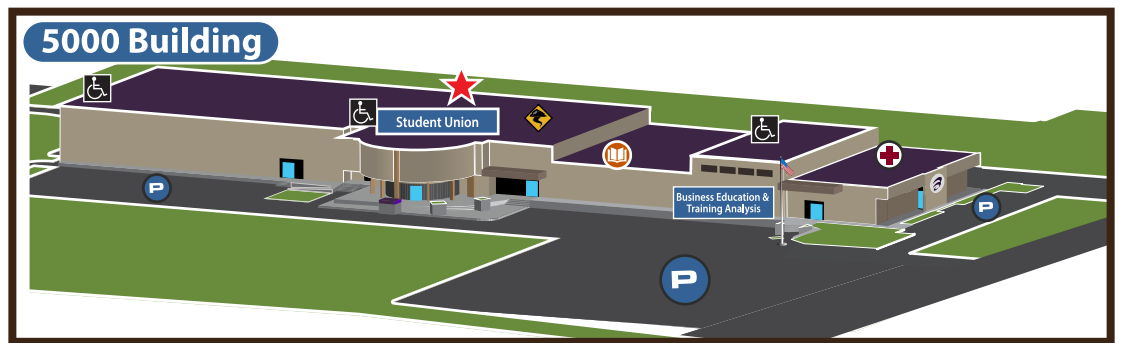

9100 Building
110 East 21st Street
Andover, Kansas 67002

21st Street

13th Street

Andover Road

5000 Building
715 East 13th Street
Andover, Kansas 67002

Butler of Andover
Campus Locations
ButlerCC.edu | 316.733.0071

Map Key

- Tornado Shelter 
- Wheelchair Lift / Elevator 
- Enroll Here 
- Bookstore 
- Health Clinic 