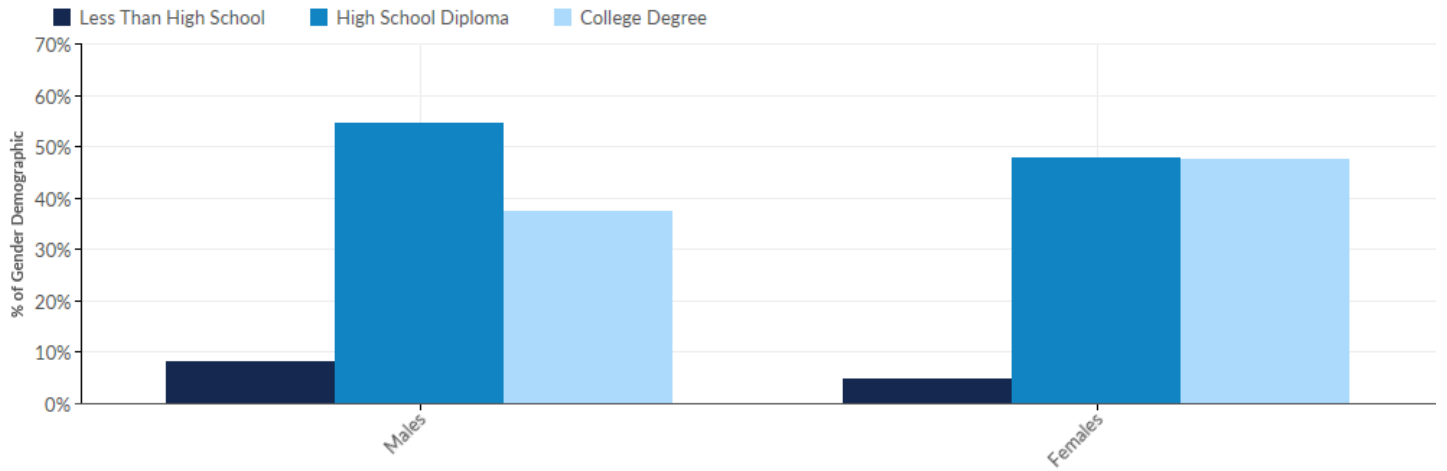

Educational Attainment by Gender

Gender	2023 Population	2033 Population	2023 Less Than High School	2023 High School Diploma	2023 College Degree
Males	32,313	35,573	2,644	17,628	12,040
Females	32,111	33,534	1,516	15,357	15,238
	64,423	69,108	4,159	32,986	27,279