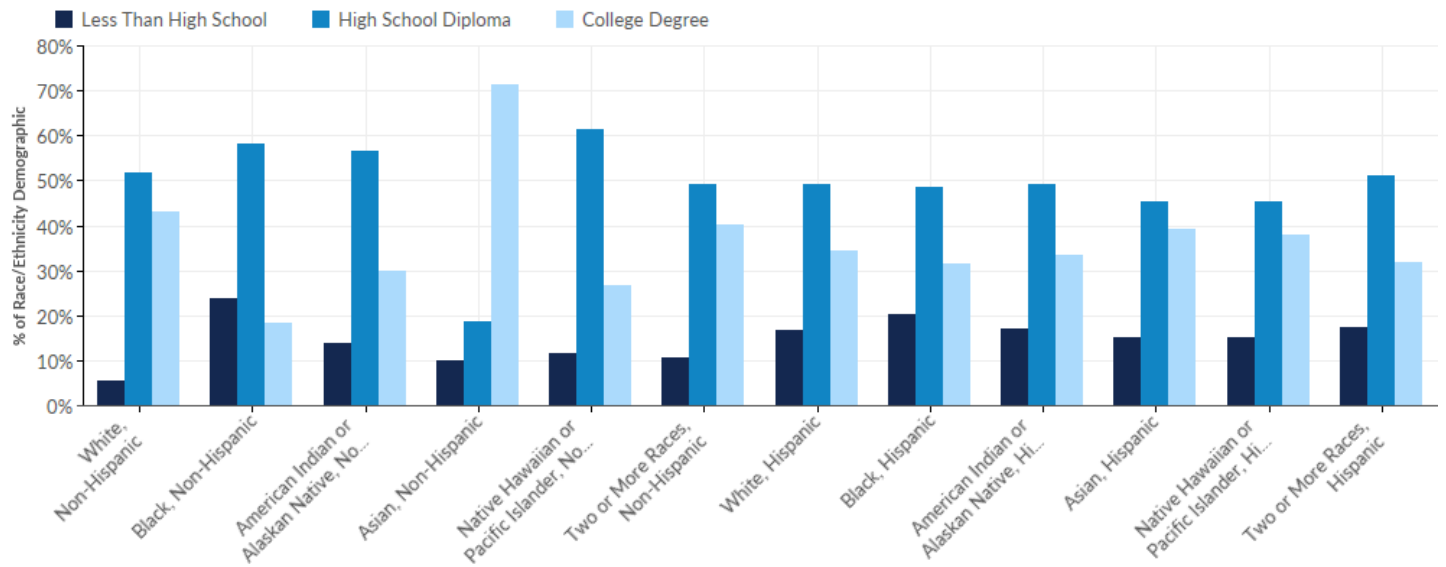

Educational Attainment by Race/Ethnicity

Race/Ethnicity	2023 Population	2033 Population	2023 Less Than High School	2023 High School Diploma	2023 College Degree
White, Non-Hispanic	57,909	59,489	3,129	29,892	24,888
Black, Non-Hispanic	1,107	1,372	262	643	202
American Indian or Alaskan Native, Non-Hispanic	596	899	82	336	178
Asian, Non-Hispanic	833	1,271	84	155	594
Native Hawaiian or Pacific Islander, Non-Hispanic	60	110	7	37	16
Two or More Races, Non-Hispanic	1,035	1,670	111	508	415
White, Hispanic	2,432	3,334	404	1,192	835
Black, Hispanic	99	199	20	48	31
American Indian or Alaskan Native, Hispanic	147	287	25	72	49
Asian, Hispanic	33	86	5	15	13
Native Hawaiian or Pacific Islander, Hispanic	13	36	2	6	5
Two or More Races, Hispanic	161	354	28	82	51
	64,423	69,108	4,159	32,986	27,279