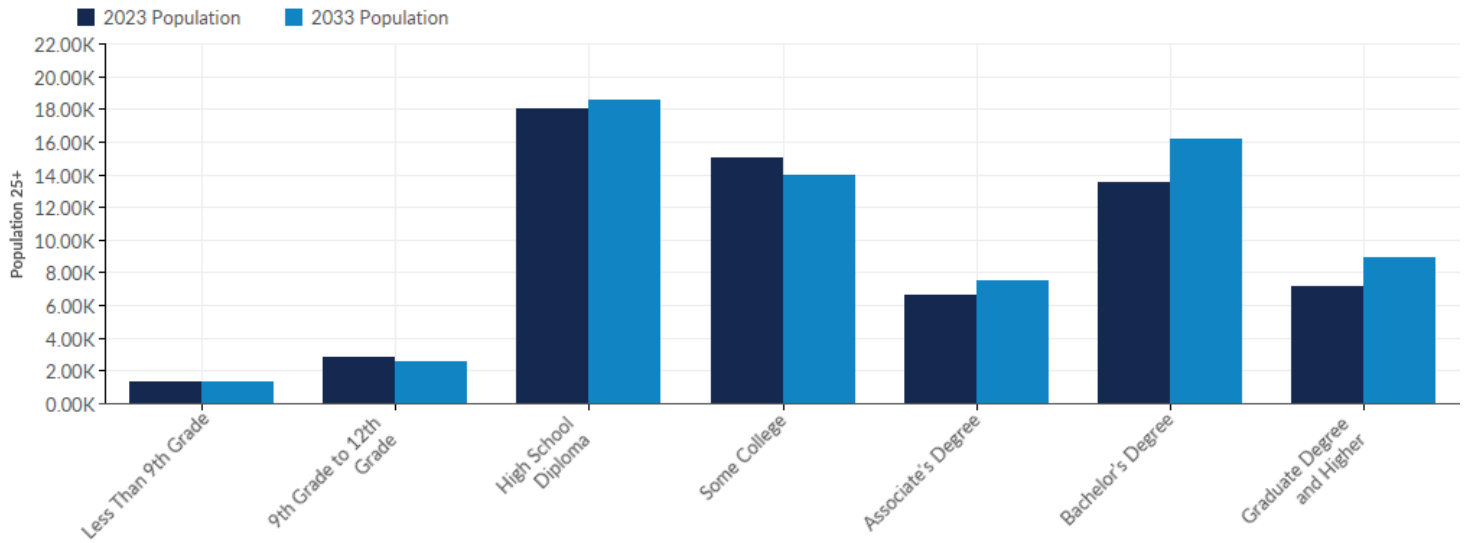

# Parameters

Regions:

Code	Description	Code	Description
20015	Butler County, KS	20115	Marion County, KS
20017	Chase County, KS	20127	Morris County, KS
20073	Greenwood County, KS		

Timeframe: 2023 - 2033

Educational attainment data are based on Lightcast's demographic data and the American Community Survey. Educational attainment data cover only the population aged 25 years or more and indicate the highest level achieved.

## Educational Attainment by Level

Education Level	2023 Population	2033 Population	2023 % of Population	2023 State % Population	2023 National % Population
Less Than 9th Grade	1,324	1,322	2%	3%	5%
9th Grade to 12th Grade	2,835	2,582	4%	5%	6%
High School Diploma	17,980	18,581	28%	25%	26%
Some College	15,005	13,988	23%	22%	20%
Associate's Degree	6,623	7,541	10%	9%	9%
Bachelor's Degree	13,526	16,170	21%	22%	21%
Graduate Degree and Higher	7,129	8,924	11%	13%	14%
	64,423	69,108	100%	100%	100%